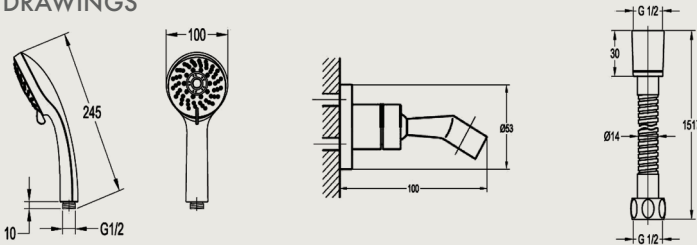

HAND SHOWER SET

PRODUCT ID

FH8853-558

FEATURES

- Material - Plastic & Brass
- Finish - Chrome
- Working Pressure - 0.05 ~ 0.5mpa

INCLUDED COMPONENTS

- 5-function plastic handshower
- easy clean shower spray
- universal rotating brass shower holder
- 150cm brass shower hose 1/2"

FLOW RATE: L/MIN

Water pressure	1bar	2bar	3bar	4bar	5bar
Function 1	3.6	6	7.2	8.4	9.6
Function 2	6	9	11.4	13.8	15.6
Function 3	6.6	10.8	13.8	16.8	18.6
Function 4	7.2	10.8	13.8	16.8	18.6
Function 5	6	8.4	10.8	13.2	14.4

REMARKS

- Plating thickness passes AASS 24H test under lab conditions;

WARRANTY

- ROCELL BATHWARE guarantees all its Chrome plated ranges of hand showers taps for a period of 5 years and accessories 2 years from the date of purchase against defect of work or materials, except for the electronic parts and the internal components such as ceramic cartridges, handworks, headworks and thermostatic cartridges which are guaranteed for a period of 2 years.

TECHNICAL DRAWINGS

Royal Ceramics Lanka PLC.

No.20, R.A. De Mel Mawatha, Colombo 03, Sri Lanka.

☎ 076 6 223 344 ✉ info@rcl.lk 🌐 www.rocell.com

FOLLOW US

** Dimensions of fixtures are nominal and may vary within the range of tolerance. These measurements are subject to change or cancellation. No responsibility is assumed for use of superseded or voided leaflet.